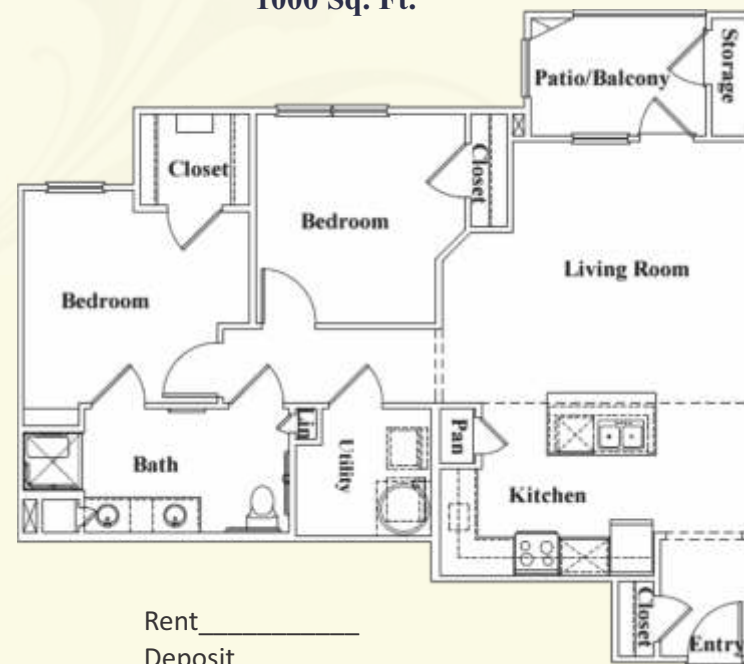

Apartment Features

- Full Size Laundry Connections
- Disposal
- Dishwasher
- Refrigerator with Ice Maker
- Self-Cleaning Ovens/Range
- Blinds or Window Coverings for all Windows
- Ceiling Fans
- Microwave Ovens
- Granite Countertops
- Laminate Faux Wood Flooring
- Walk-in Closets
- Black Energy Efficient Appliances
- Storage Room on Patio
- Covered Porch and Covered Patio
- Covered Parking* (One per unit)

SilverleafAtPanhandle.com

601 Pecan Avenue
Panhandle, Texas 79068
(806) 537-1000

B1 2 Bdrm / 1 Bath
1000 Sq. Ft.*

Rent _____
Deposit _____

B1 HC 2 Bdrm / 1 Bath
1000 Sq. Ft.*

Rent _____
Deposit _____

*All square footage is approximate